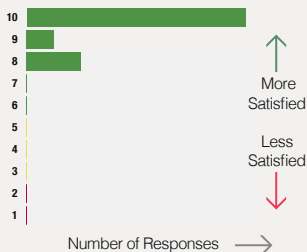

G Landscape Division performs landscape maintenance on this estate.

DIAMOND CERTIFIED RATINGS DASHBOARD based on 11 random customer surveys since June 2023

CUSTOMER SATISFACTION

CUSTOMER LOYALTY

"Would you use this company again?"